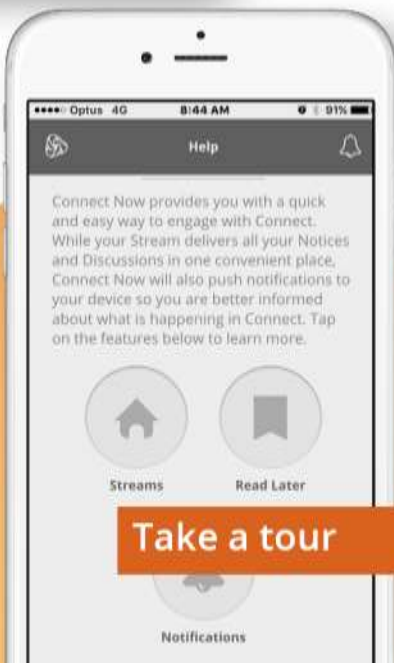

Login to
CONNECT NOW

Enter P number and password

If you can't
remember your login
details please contact
your school

Take a tour

Department of
Education

Wherever You Are,
Connect Now

If you would like to
know more about Connect
please contact your school

*Add your schools email
and/or phone number here.*

CONNECT NOW
For Parents

The convenience of
Connect in the palm
of your hand

CONNECT NOW

A free mobile app that displays all the latest activity from your children's classes.