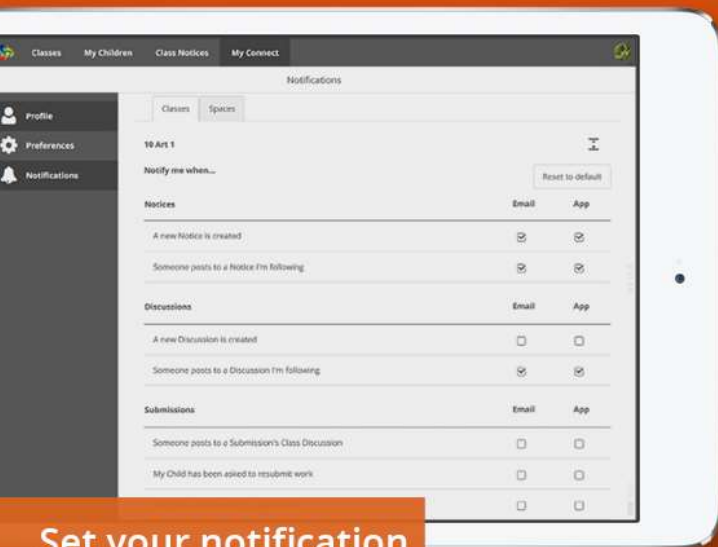

*Add your schools email
and/or phone number here.*

CONNECT NOW
For Parents

The convenience of
Connect in the palm
of your hand

CONNECT NOW

A free mobile app that displays all the latest activity from your children's classes.

- read notices, view class photos and discussions
- post a comment directly from your mobile device
- access attachments

Set your notification preferences

Post a comment

View class photos

View notices and discussions