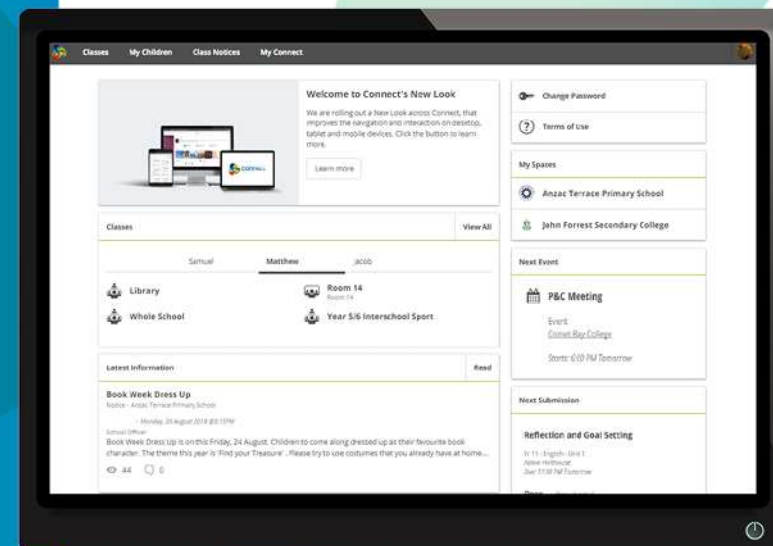

STUDENT REPORTS

NOW ONLINE

Your child's reports online

- stored securely in the Department of Education WA
- building a history of reports over time
- available anytime, anywhere

CONNECT

If you would like to know more about Connect please contact your school

Add your school's email and/or phone number here

“ I have three kids in three different schools and I can just go into Connect and see how they are all doing ... it's a one-stop-shop ”

WA school Parent

Watch how other parents are enjoying the use of Connect
<https://vimeo.com/234791047>

Secure
Convenient
Paperless

See all your children's Connect classes for notices, calendar events, learning activities and assignments