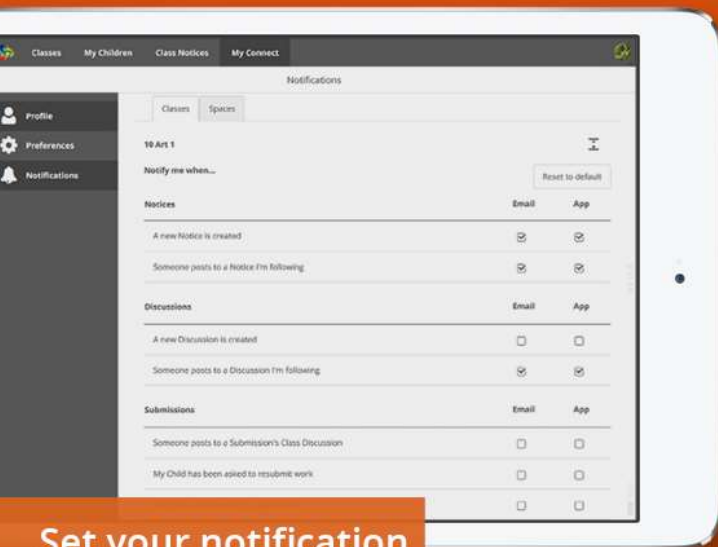

*Add your schools email  
and/or phone number here.*

Add your school logo here

**CONNECT NOW**  
For Parents

The convenience of  
Connect in the palm  
of your hand

# CONNECT NOW

A free mobile app that displays all the latest activity from your children's classes.

- read notices, view class photos and discussions
- post a comment directly from your mobile device
- access attachments