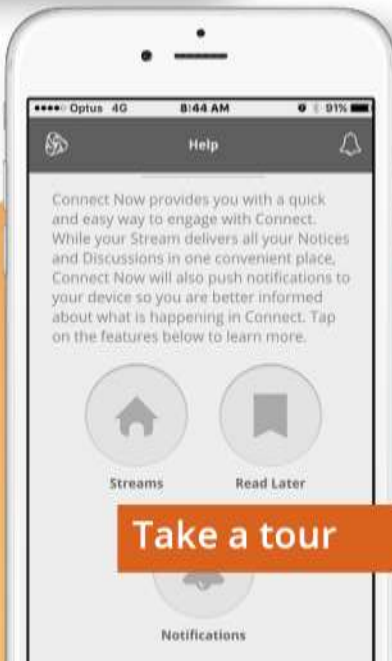

Login to  
**CONNECT NOW**

Enter P number and password

If you can't  
remember your login  
details please contact  
your school

Take a tour

Department of  
Education

Wherever You Are,  
**Connect Now**

If you would like to  
know more about Connect  
please contact your school

*Add your schools email  
and/or phone number here.*

Add your school logo here

**CONNECT NOW**  
For Parents

The convenience of  
Connect in the palm  
of your hand

# CONNECT NOW

A free mobile app that displays all the latest activity from your children's classes.

- read notices, view class photos and discussions
- post a comment directly from your mobile device
- access attachments