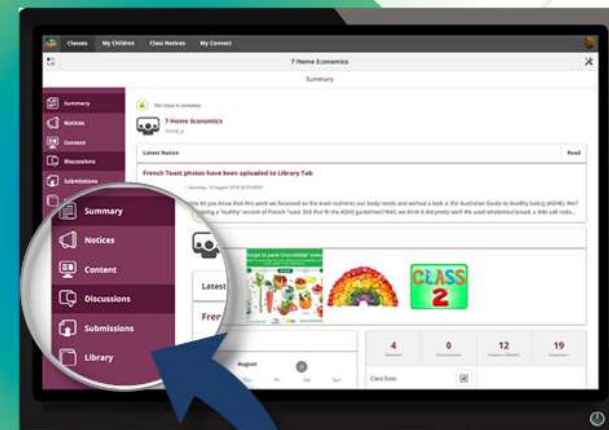

Login to CONNECT

USING YOUR PREFERRED BROWSER

Use your P-number as your user name

If you can't remember your login details follow the 'Forgot Your Password' link

Download your child's report or print if you like

While you're in Connect

See a weekly view of your child's attendance

See what else Connect has to offer